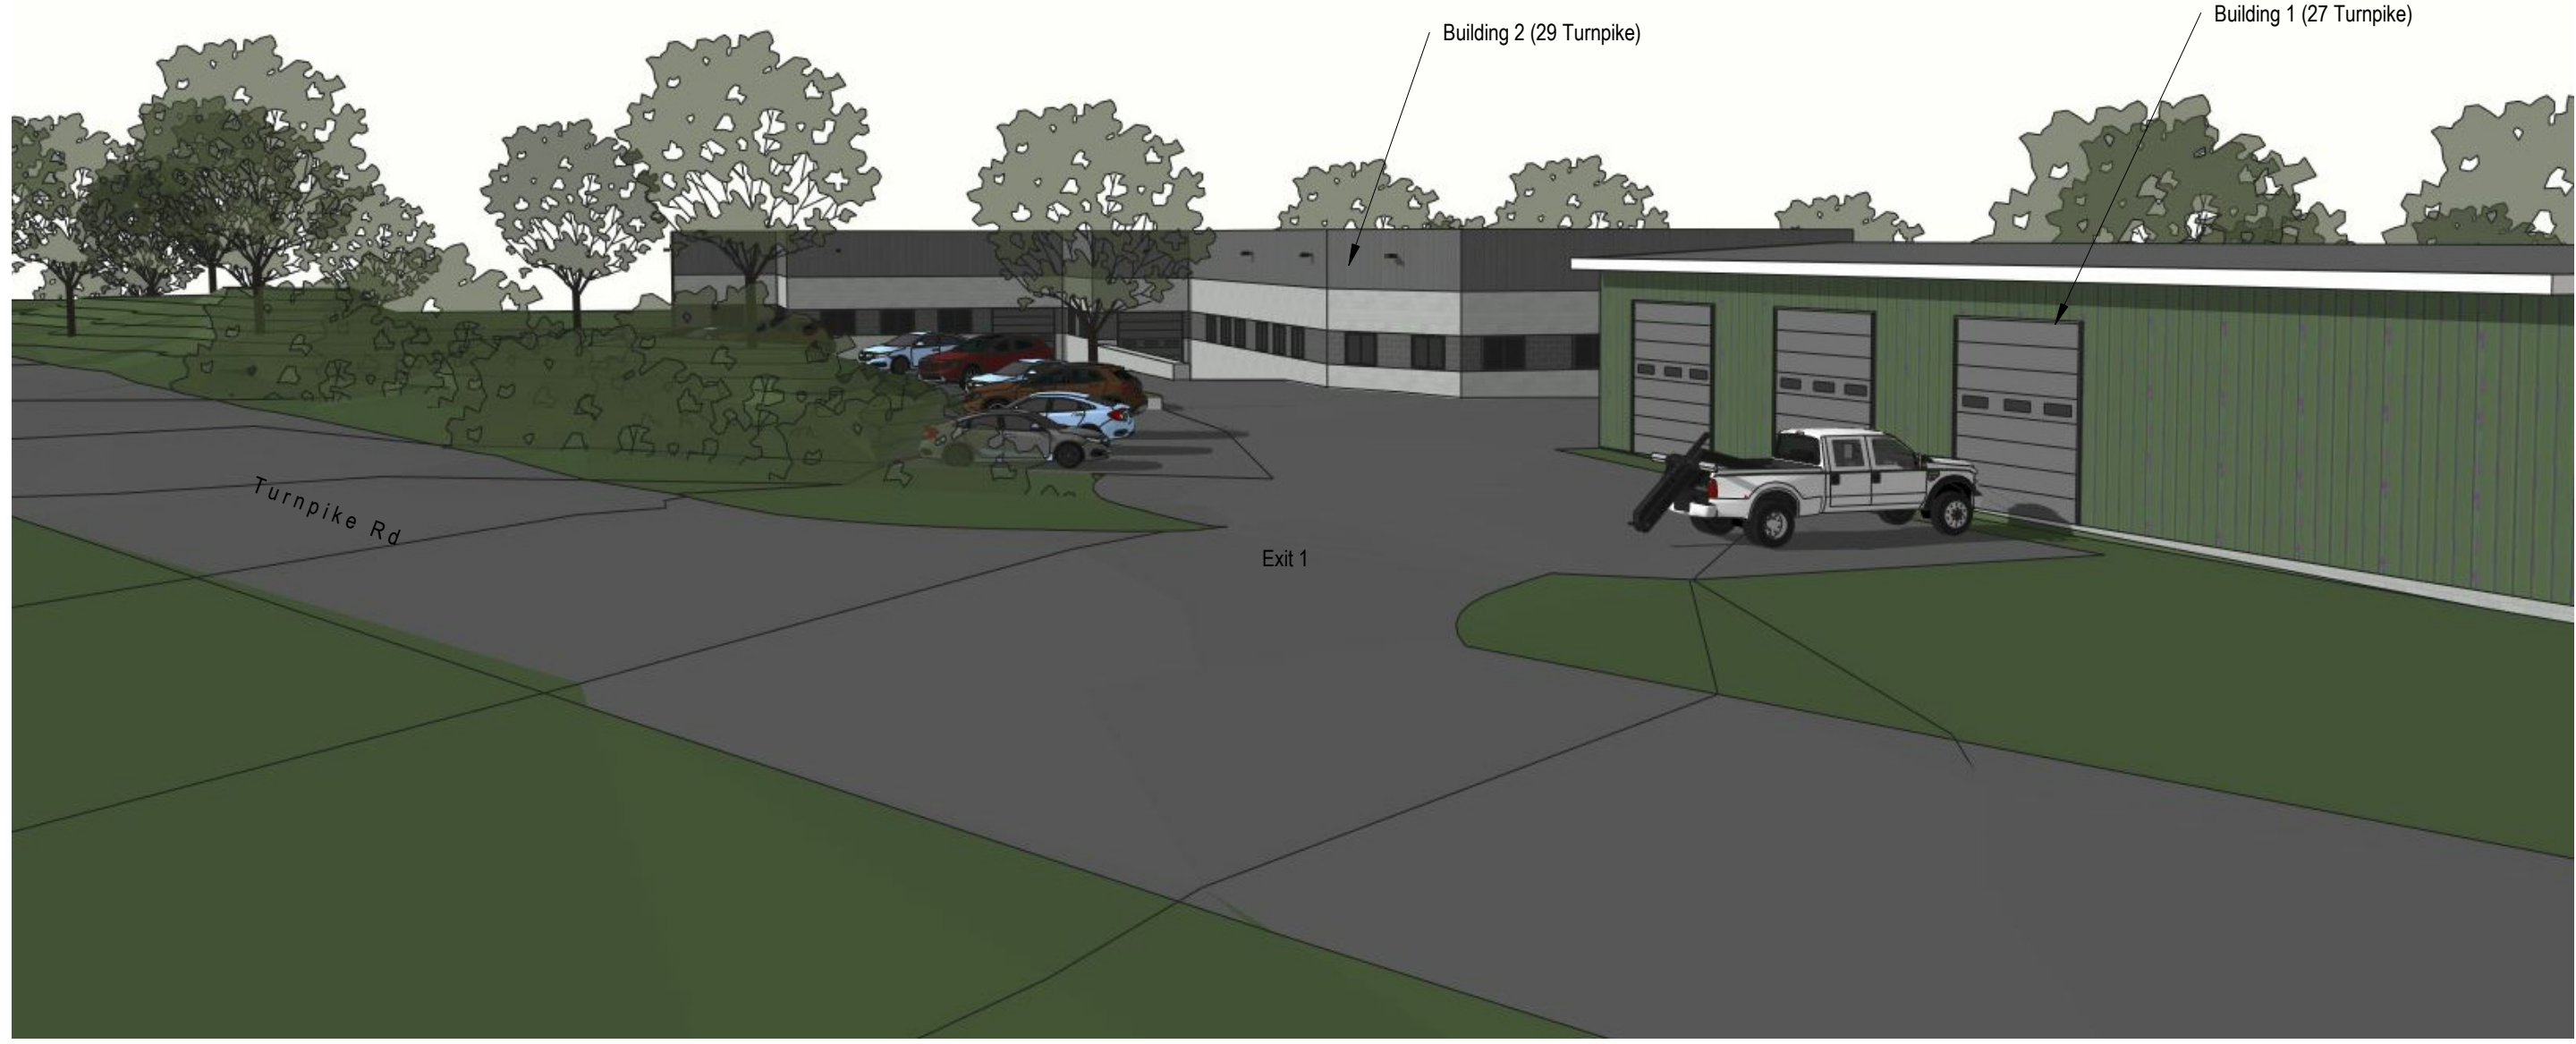

savoie nolan
ARCHITECTS, LLC

Proposed New Building for
Greg McCarthy
27-29 Turnpike Road (Route 1),
Ipswich, MA

Rendering 1

Scale:

Date: 08/10/21

Drawing Number
A100

Drawing Number
A101

Rendering 2

Date: 08/10/21

Scale:

Proposed New Building for
Greg McCarthy
27-29 Turnpike Road (Route 1),
Ipswich, MA

savoie nolan
ARCHITECTS, LLC

Drawing Number
A102

Rendering 3

Date: 08/10/21

Scale:

Proposed New Building for
Greg McCarthy
27-29 Turnpike Road (Route 1),
Ipswich, MA

savoie nolan
ARCHITECTS, LLC