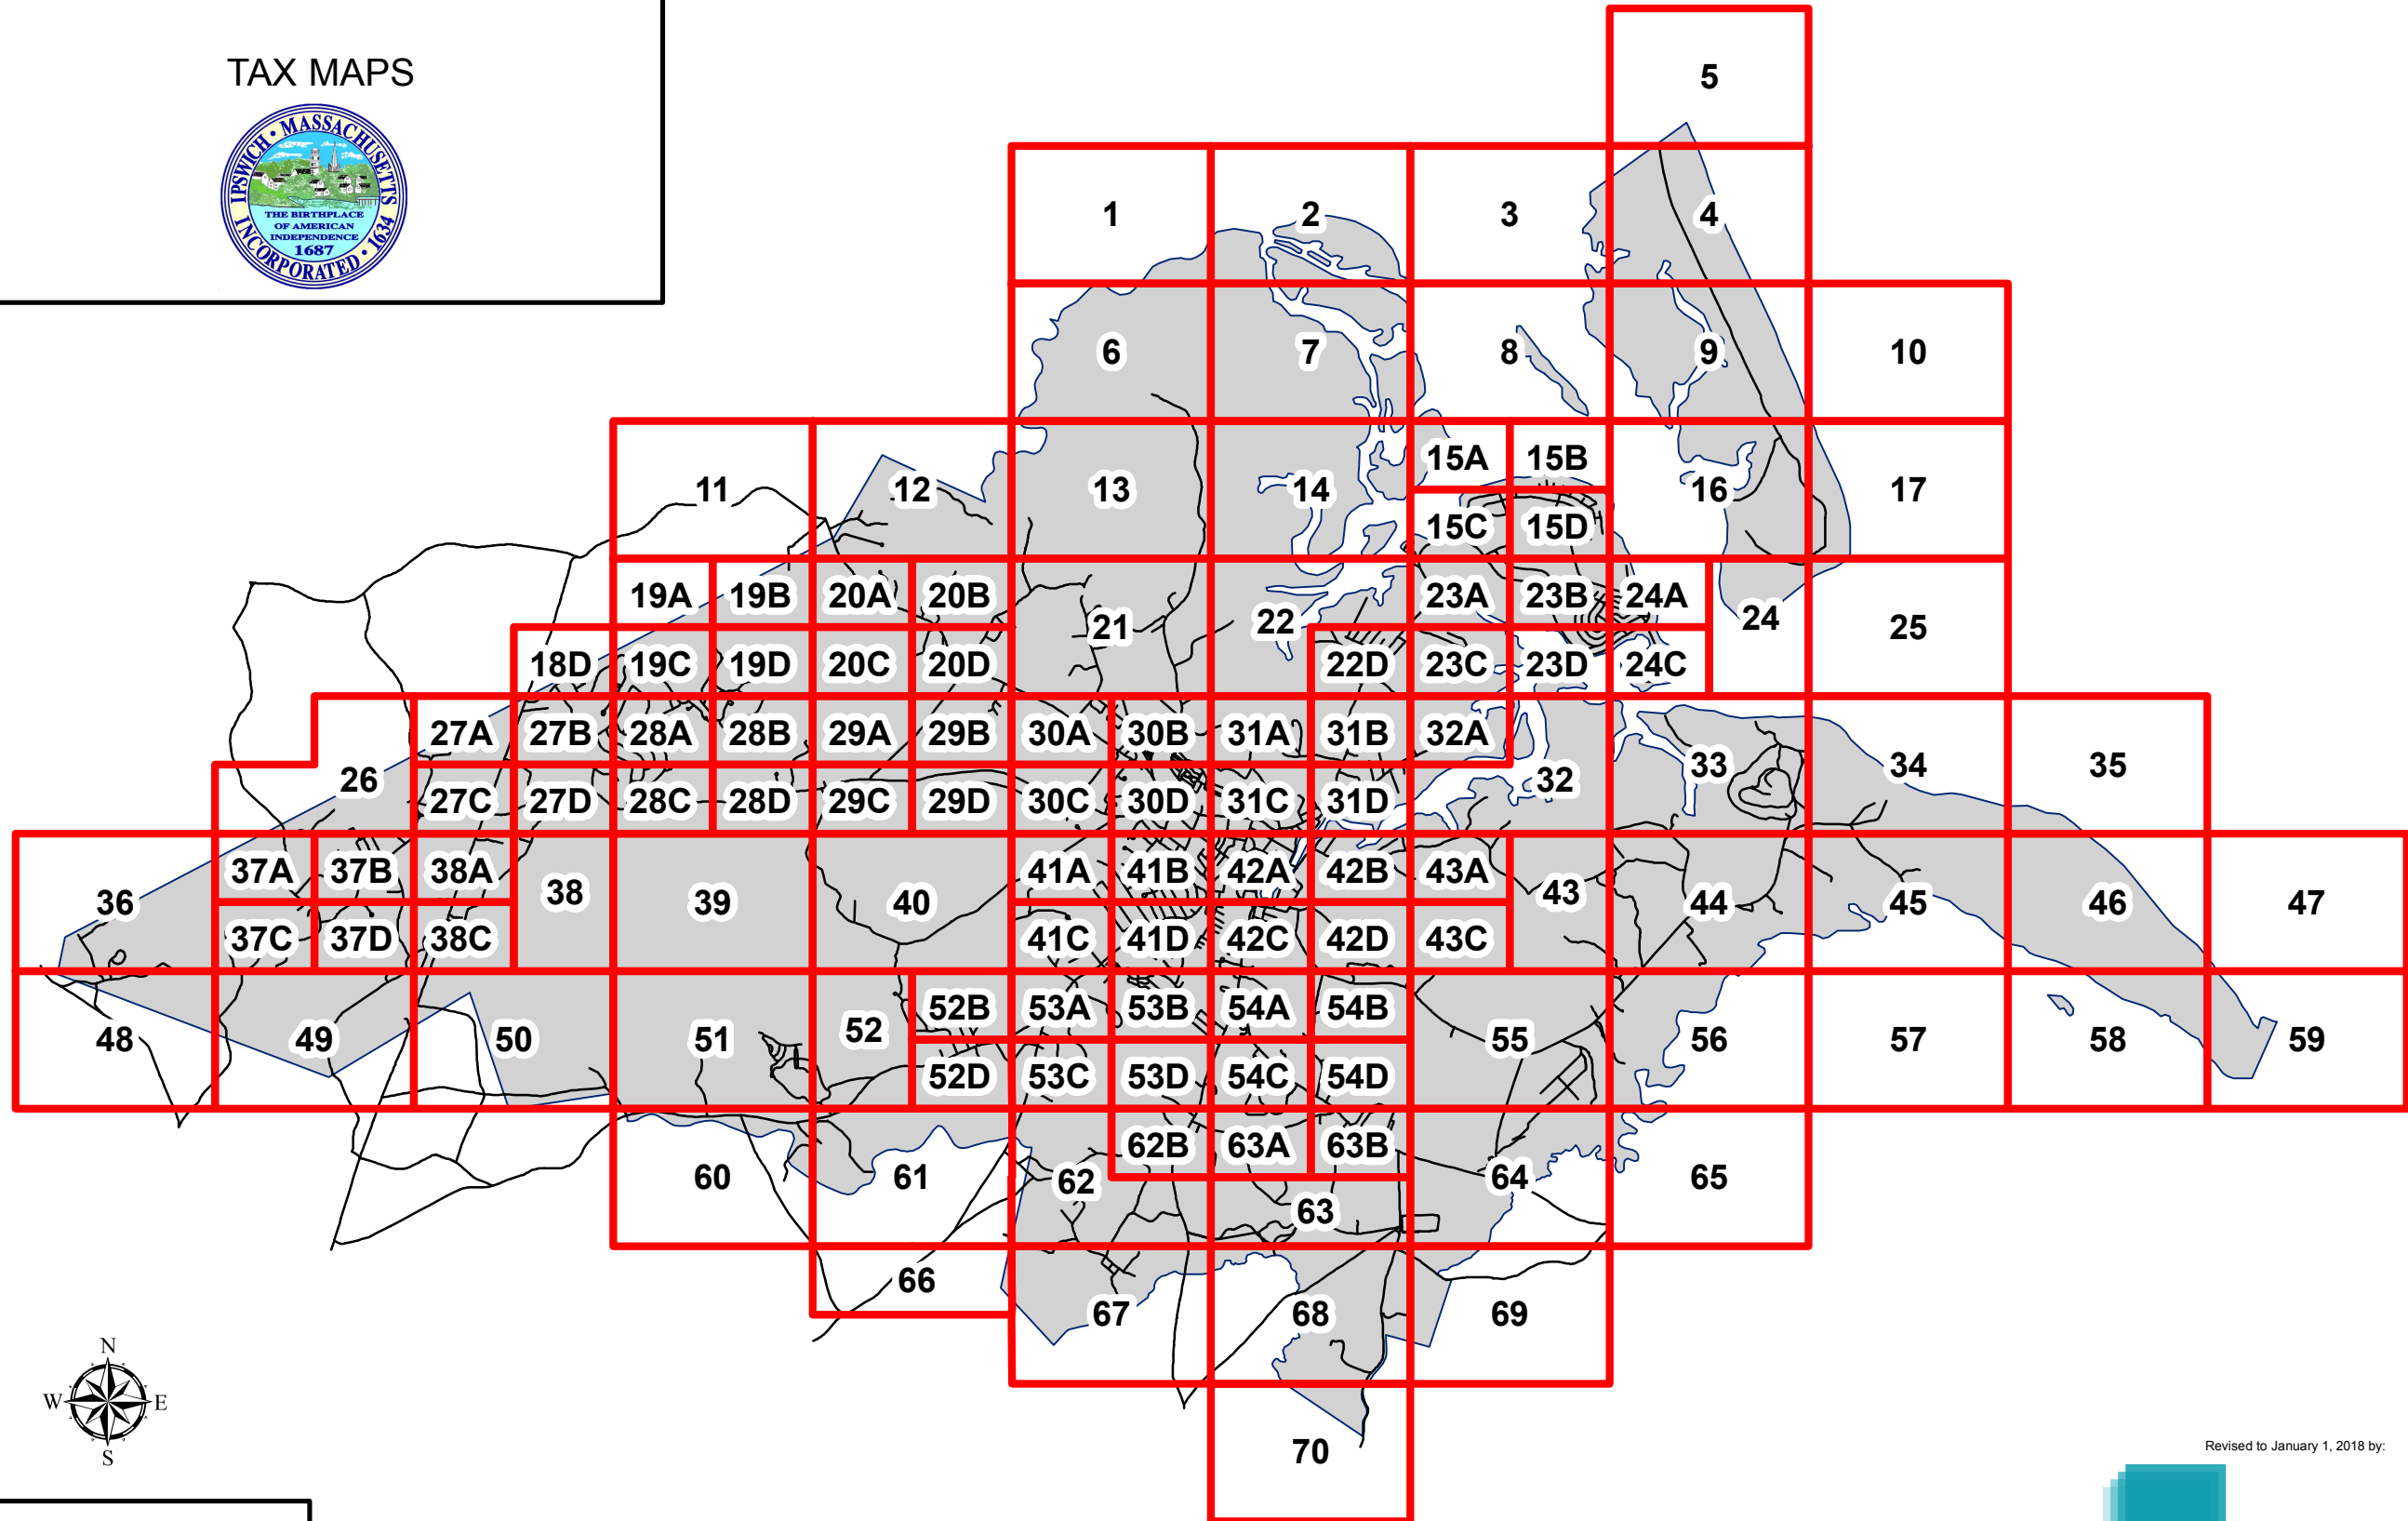

TOWN OF IPSWICH

TAX MAPS

NOTE:
Grid squares represented on this index map show the approximate boundaries of individual tax maps. Actual map boundary and extent may differ as maps are defined by the assigned parcel identification number.

Revised to January 1, 2018 by: