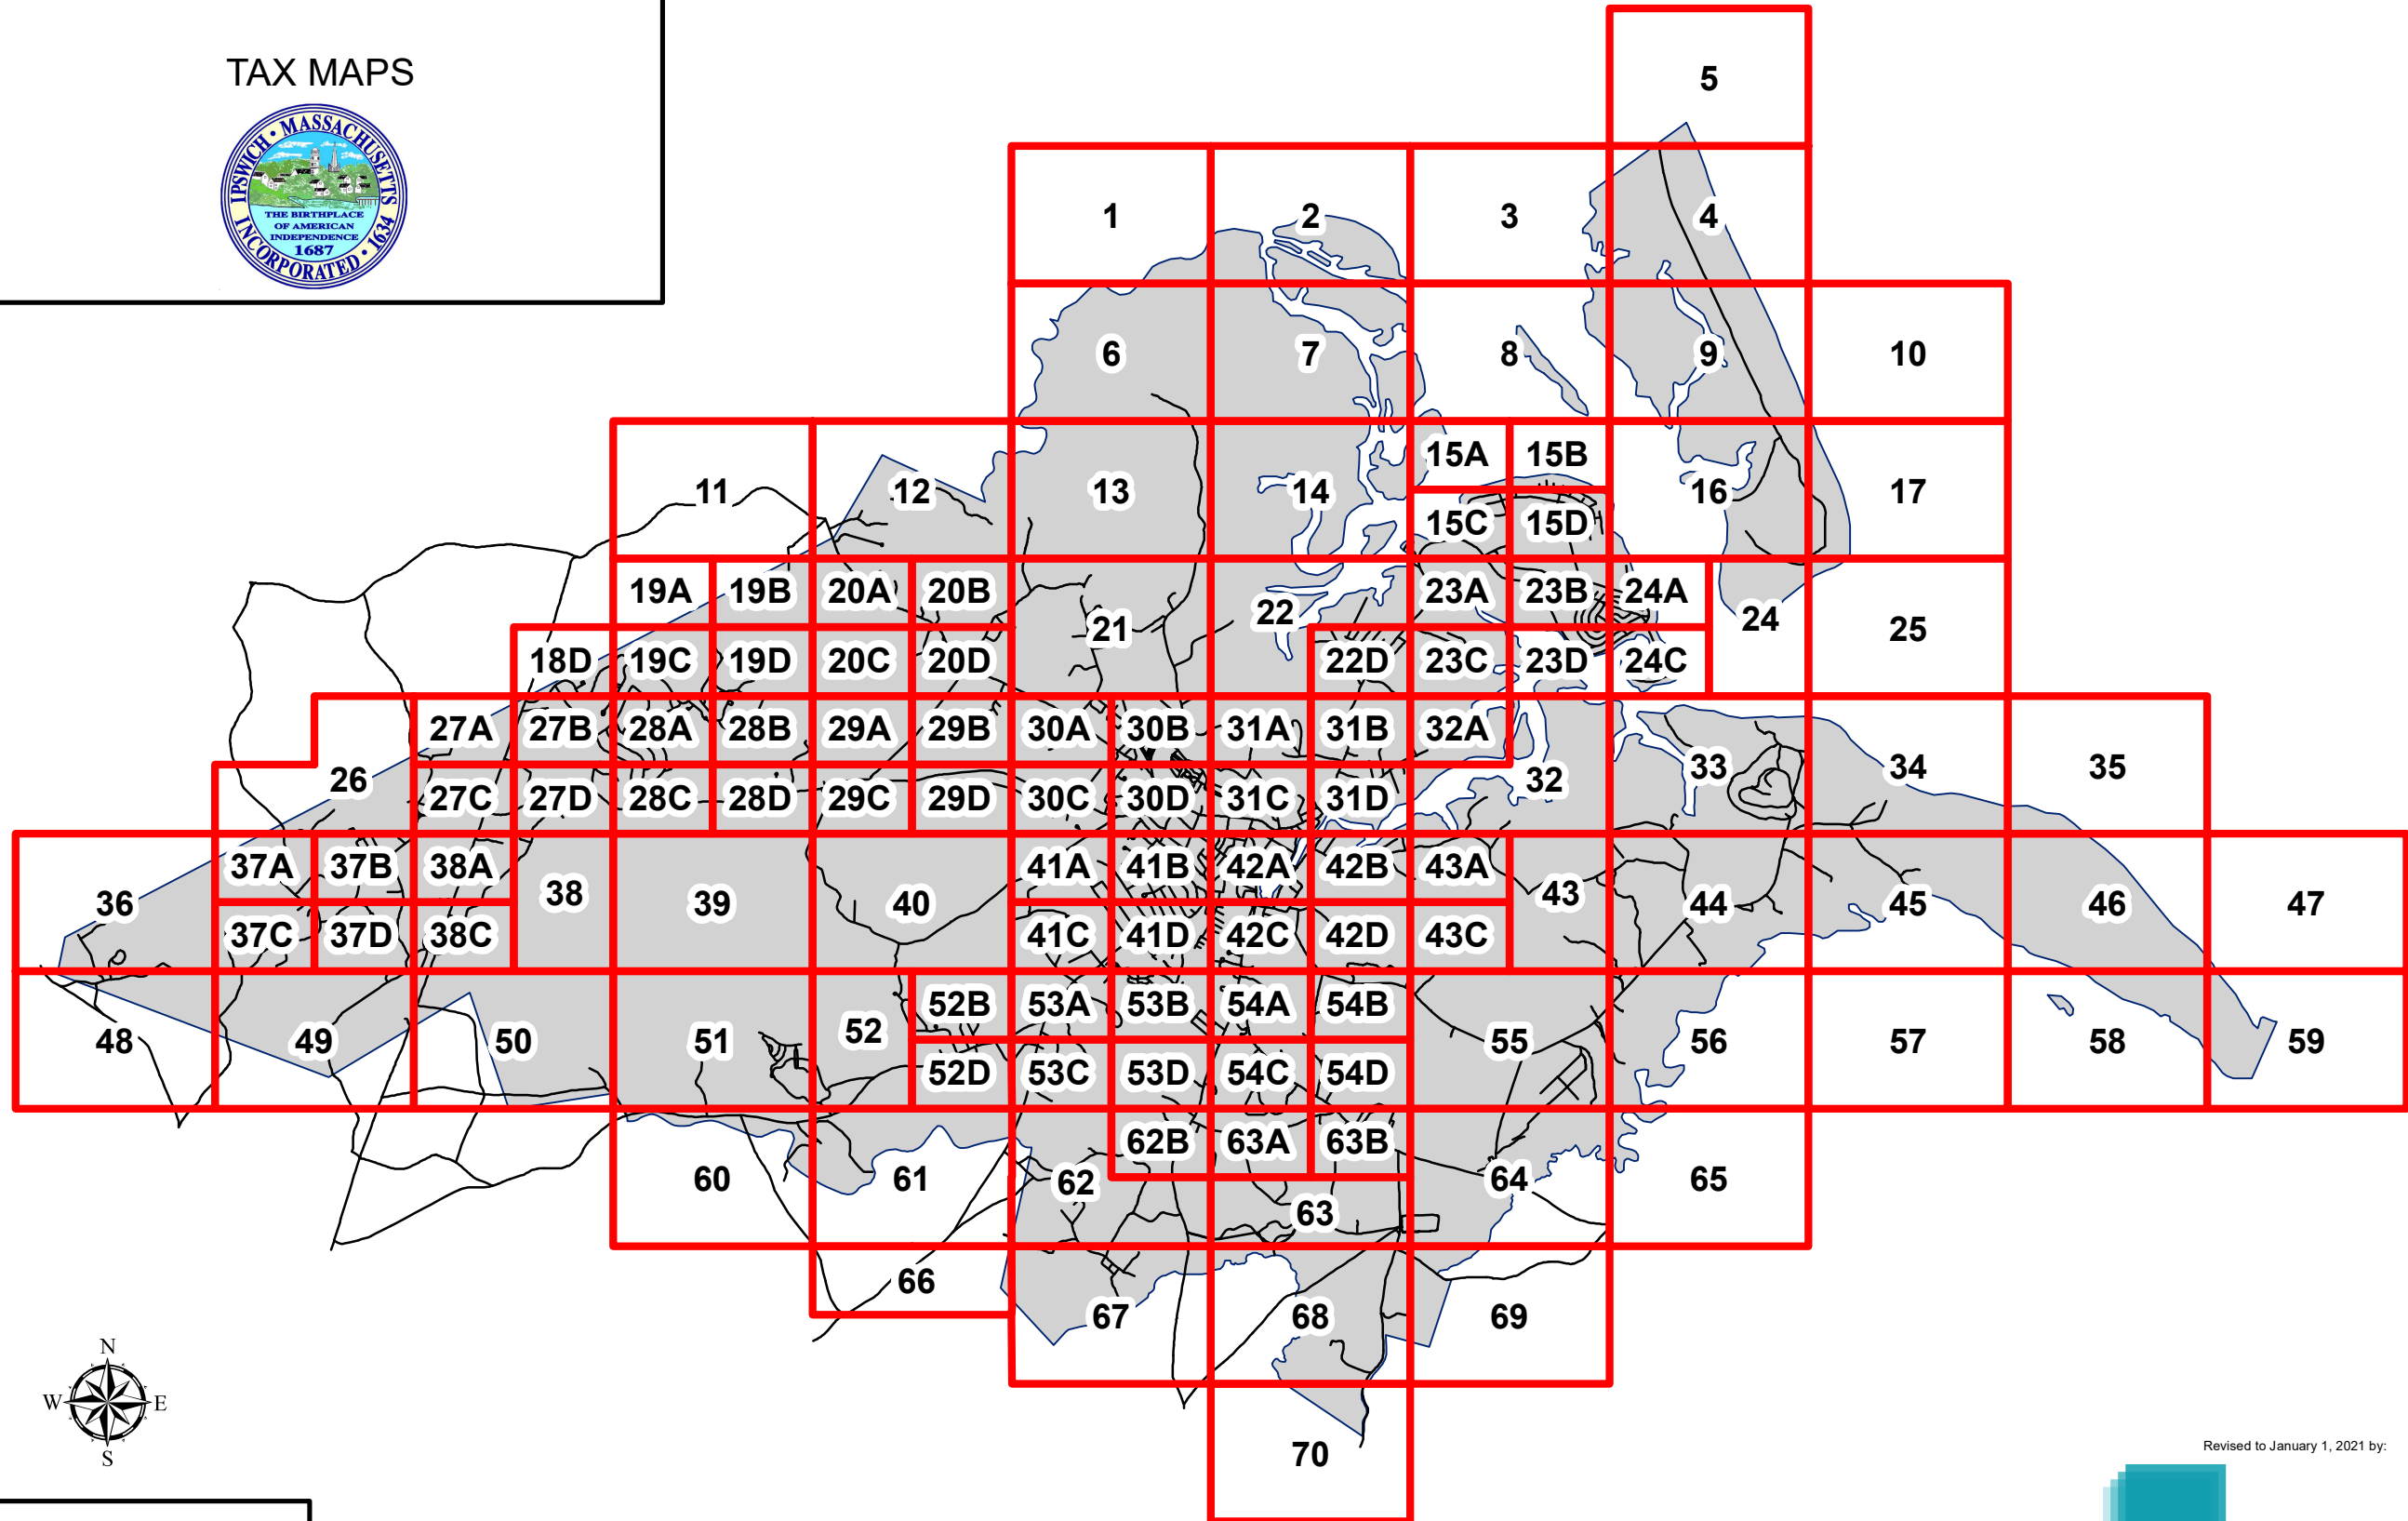

TOWN OF IPSWICH

TAX MAPS

NOTE:
Grid squares represented on this index map show the approximate boundaries of individual tax maps. Actual map boundary and extent may differ as maps are defined by the assigned parcel identification number.

Revised to January 1, 2021 by: